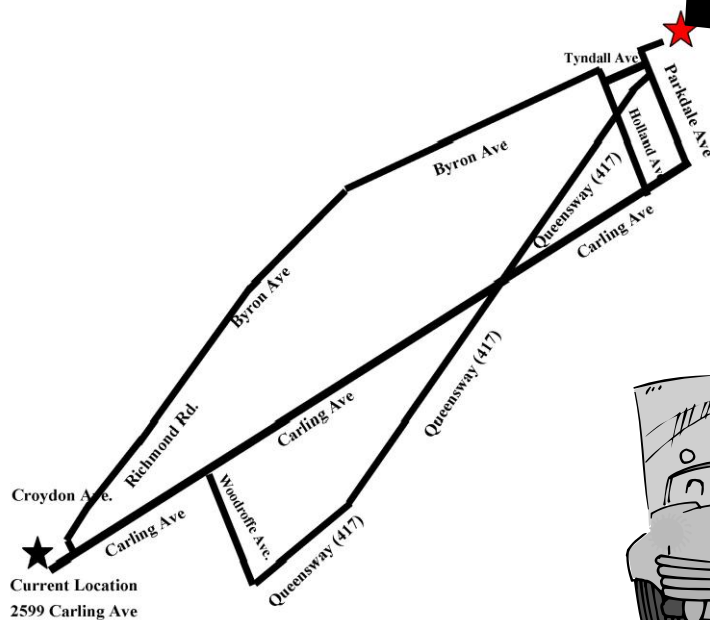

Jim Dickinson Auto Tech is on the Move!!

To **1500 Gladstone Ave.** 613 721-6244 jimdickinsonautotech.com

WE MOVE BY SEPTEMBER 1ST

**3 Easy examples
of how to get there:**

1. Queensway to north on Parkdale then east on Gladstone
2. Carling to Parkdale then east on Gladstone
3. Richmond / Byron south on Holland then east on Tyndall then North on Parkdale then east on Gladstone.

**1150 GLADSTONE AVE.
OTTAWA, ON K1Y 3H6
(BETWEEN PARKDALE AND ROSEMOUNT)**

**NEW
LOCATION AT
1150 GLADSTONE AVE**

**ONLY 9 MINUTES FROM
OUR CURRENT
LOCATION!**